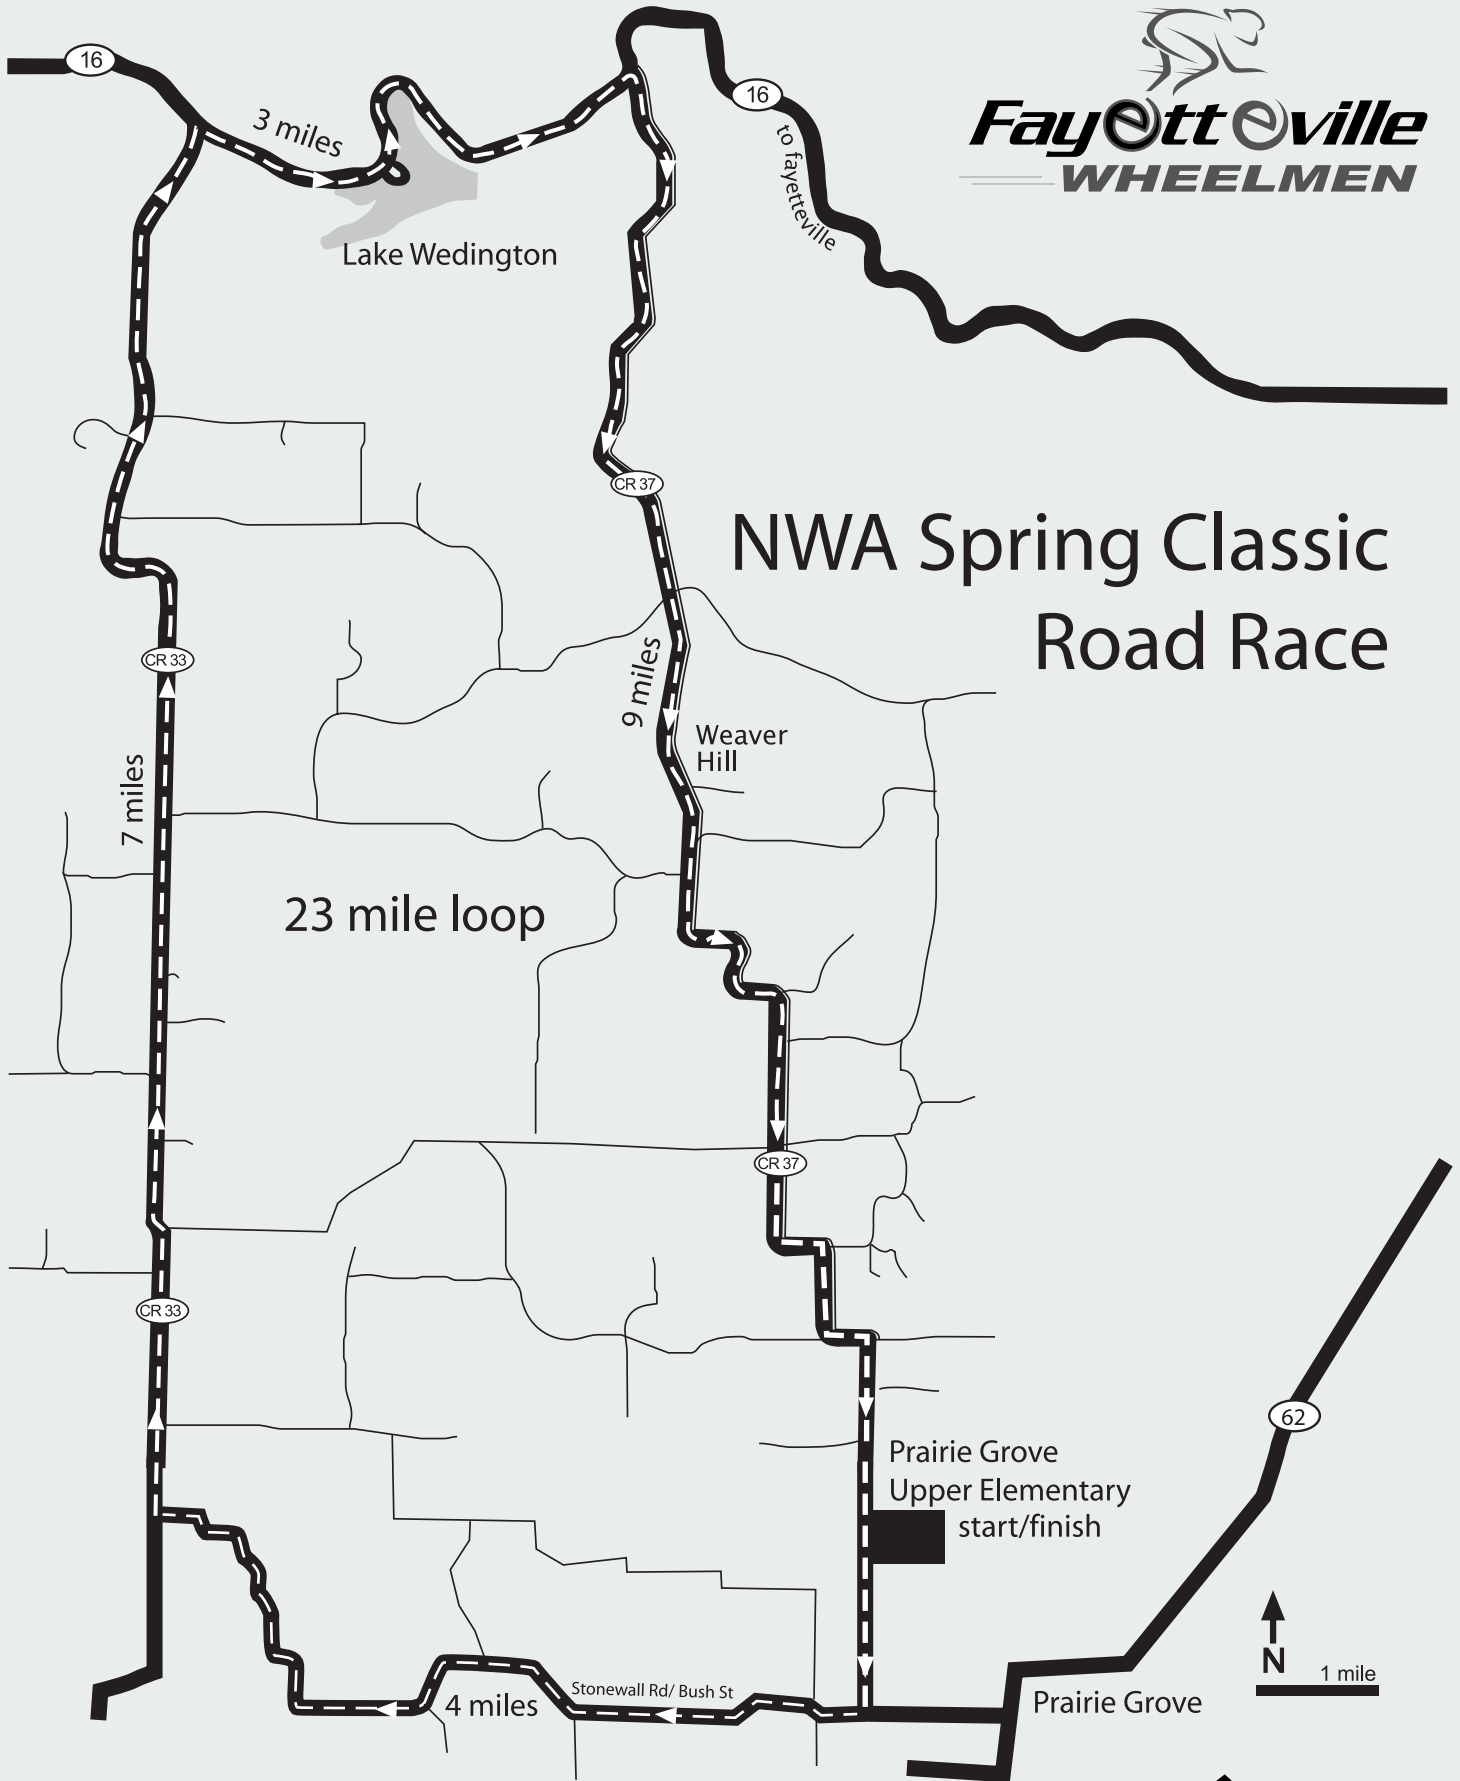

NWA Spring Classic Road Race

course profile

Weaver Hill

Start 2 miles 6 miles 10 miles 14 miles 18 miles 22 miles Finish